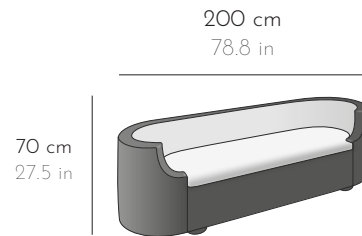

### DIMENSIONS

L 200 x P 80 x H 70 cm W 78.7 x D 31.4 x H 27.5 in  
Dossier Hauteur 30 cm Backrest Height 27.5 in  
Assise P 65 x L 170 cm Seat D 25.5 x L 66.9 in