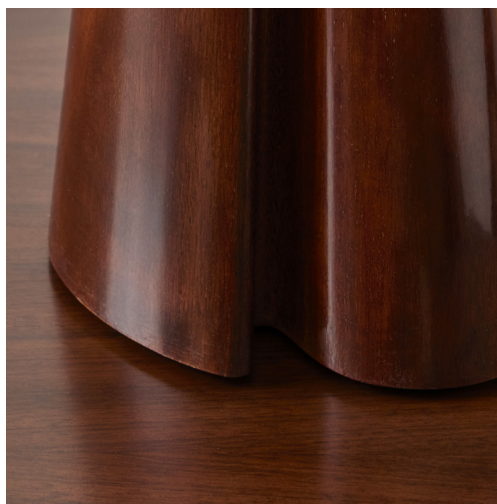

Fût en acajou ou acajou teinté palissandre Bole in mahogany or mahogany tinted rosewood

NDL 141B

VERNIS POLYURETHANE
POLYURETHANE VARNISH

NDL 142B

VERNIS TAMPON
FRENCH POLISH

DOUBLE FACE

NFL 140 / NFL 141

LAMPE DE PARQUET FLOOR LAMP